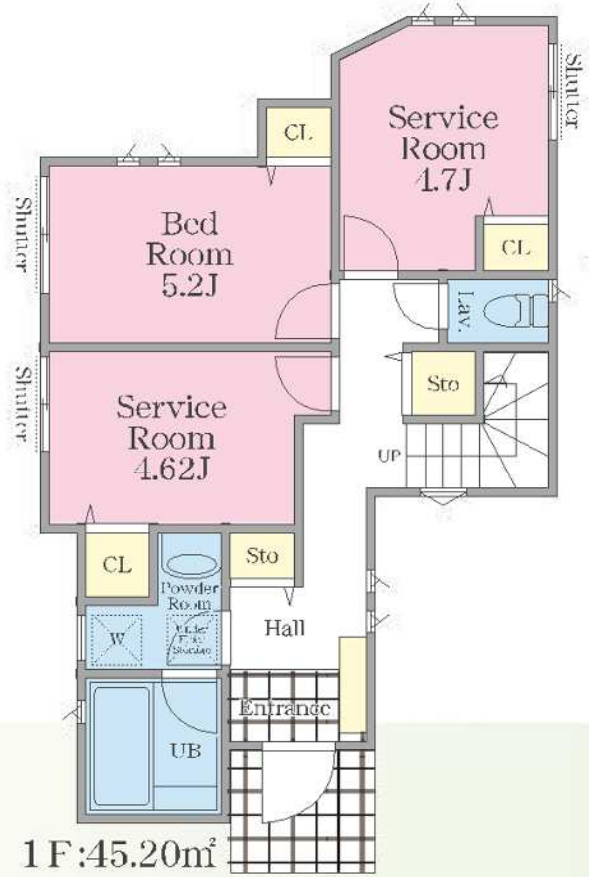

# 2LDK +2S

PH階:4.96m<sup>2</sup>

1F:45.20m<sup>2</sup>

2F:43.54m<sup>2</sup>