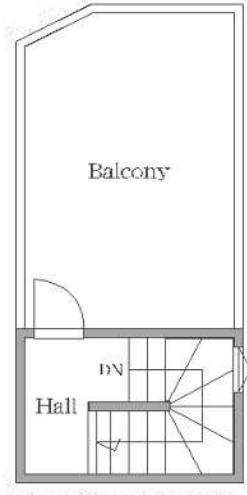

# 2LDK +2S

PH階:4.96m<sup>2</sup>

1F:45.20m<sup>2</sup>

2F:43.54m<sup>2</sup>